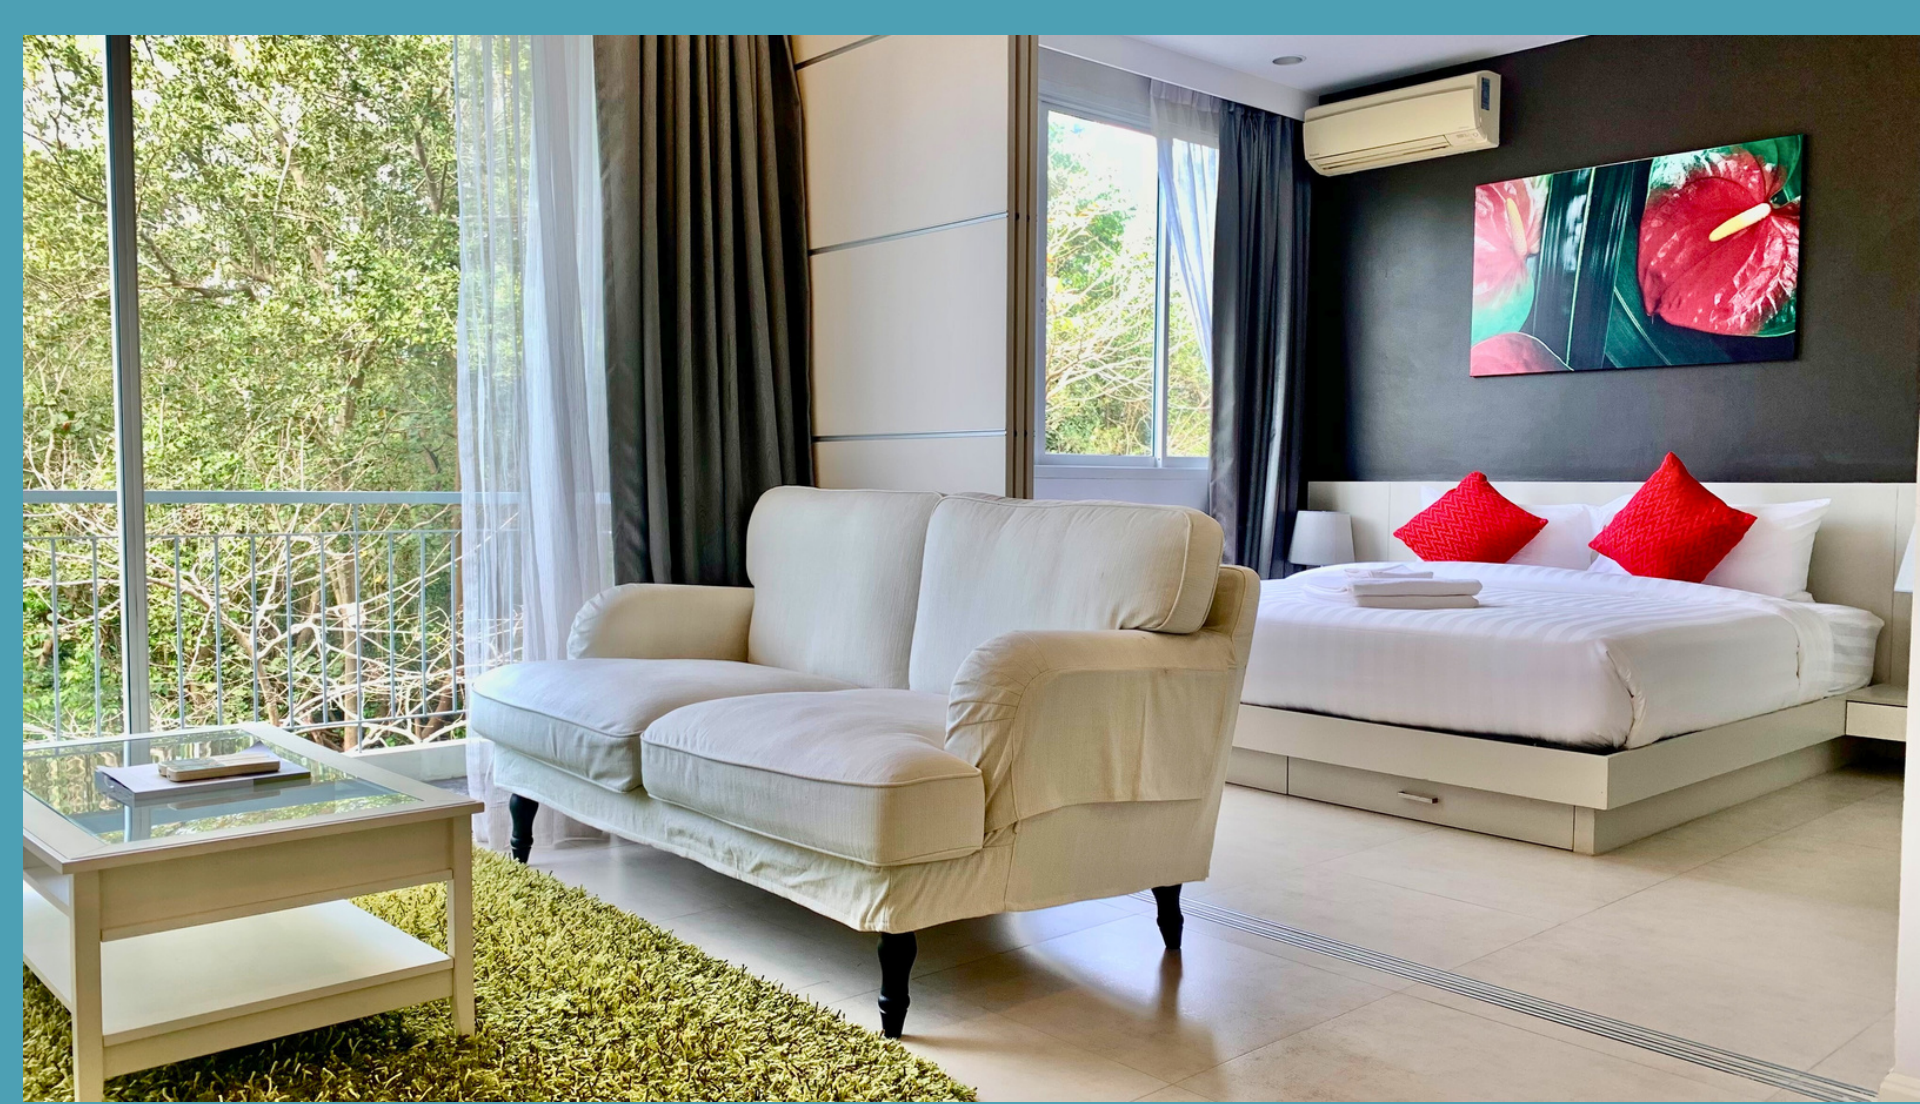

## STUDIO 1

Mangrove view

Size : 37.74 Sq.m

Fully furnished

1 Bedroom

1 Bathroom

2nd Floor

**STUDIO 3**  
Mangrove view  
Size : 37.74 Sq.m  
Fully furnished  
1 Bedroom  
1 Bathroom  
3rd Floor