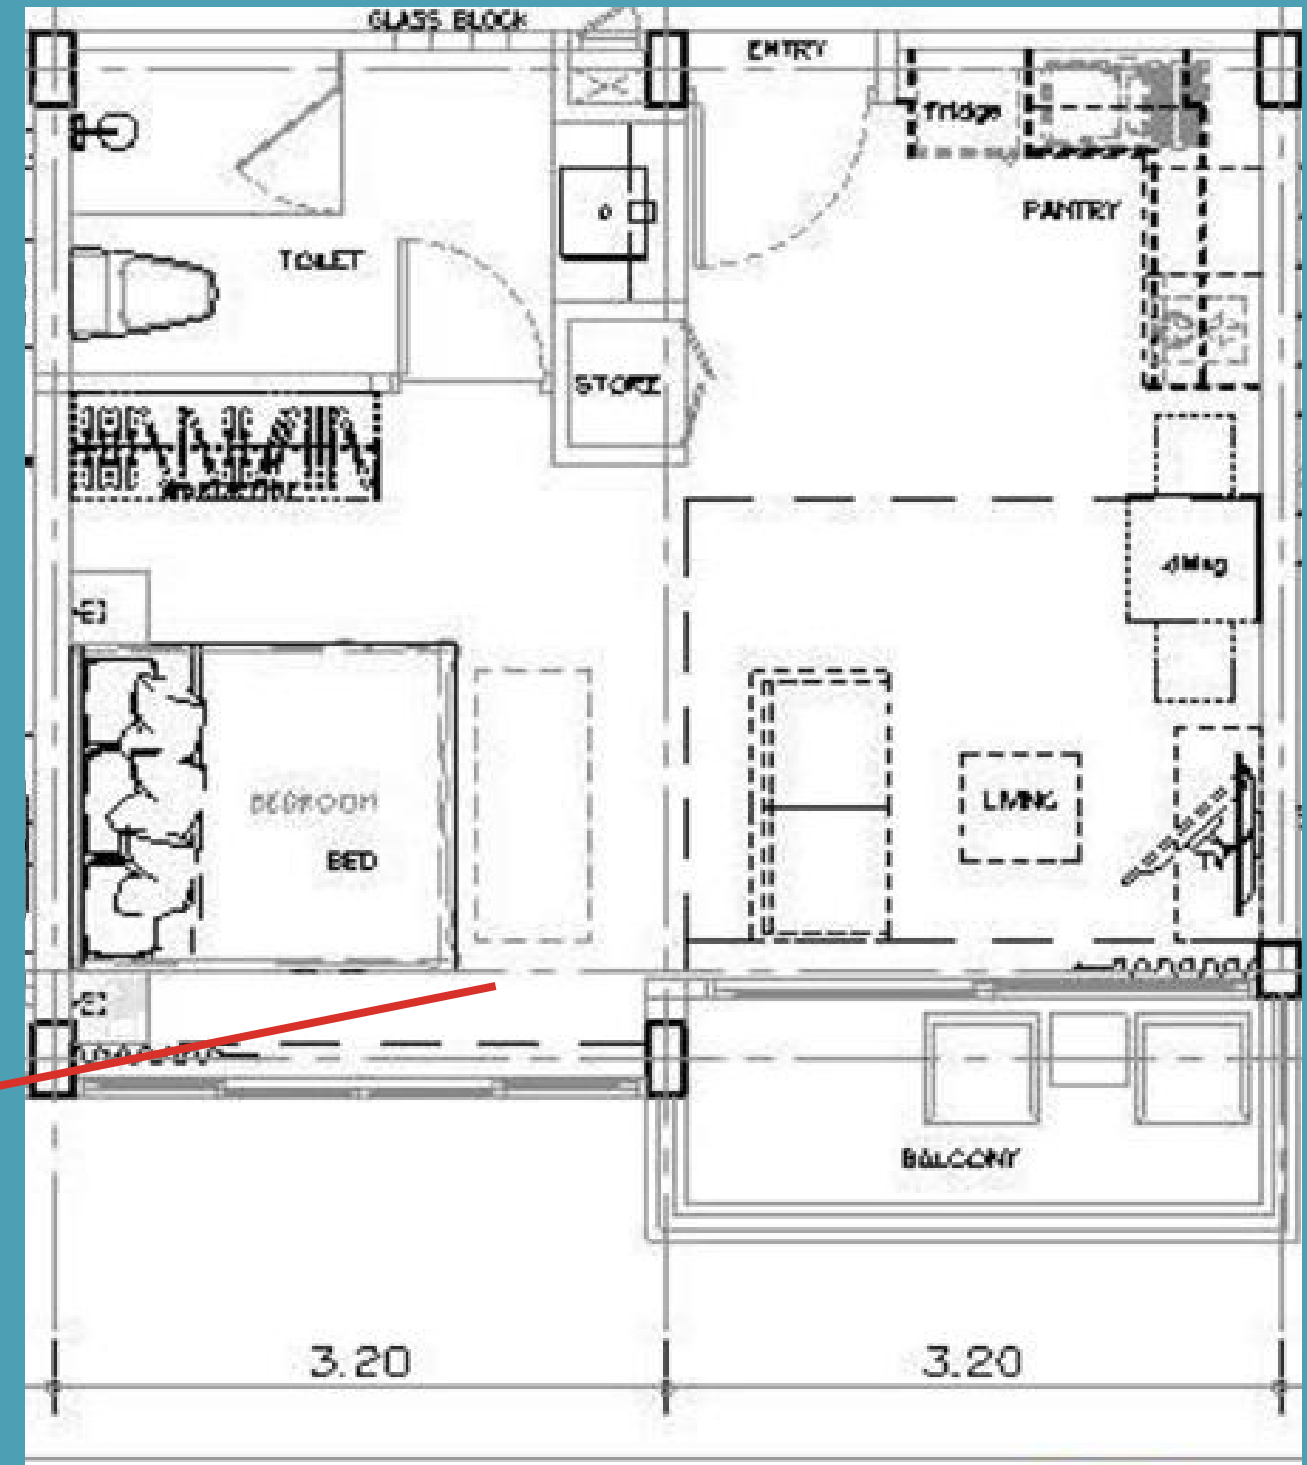

NATURAL MANGROVE VIEW

**3rd FLOOR ROOM KEY PLAN**  
scale 1:125

STUDIO 3

## STUDIO 1

Mangrove view

Size : 37.74 Sq.m

Fully furnished

1 Bedroom

1 Bathroom

2nd Floor

**STUDIO 3**  
Mangrove view  
Size : 37.74 Sq.m  
Fully furnished  
1 Bedroom  
1 Bathroom  
3rd Floor