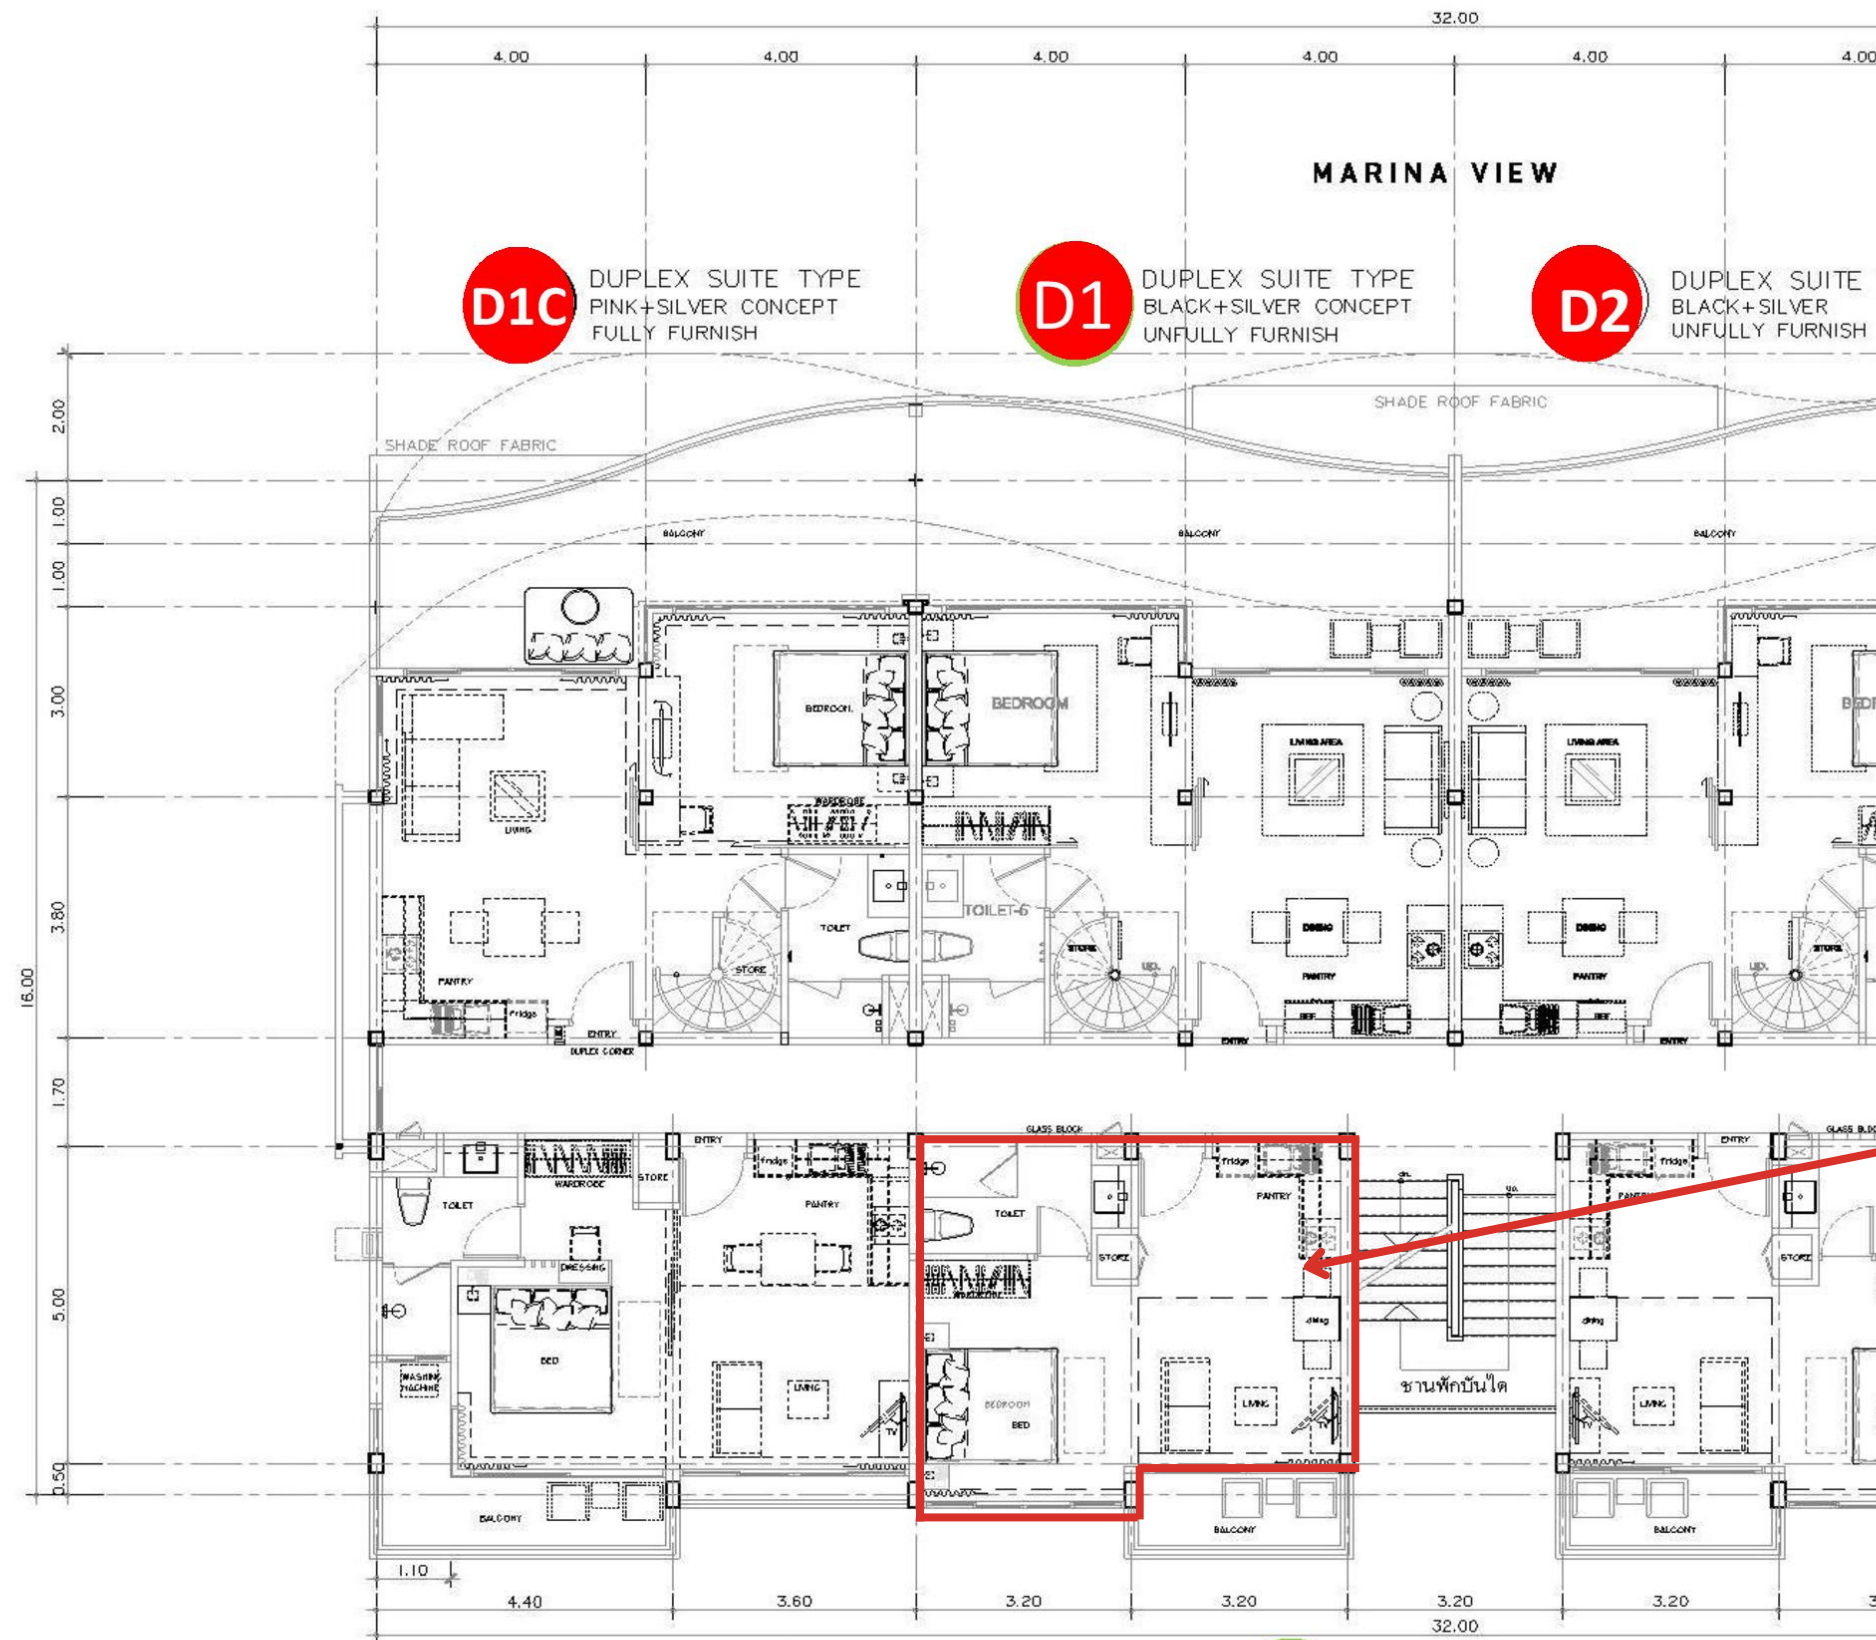

STUDIO MANGROVE VIEW  
GREEN CONCEPT  
UNFULLY FURNISH

NATURAL MANGROVE VIEW

**2nd FLOOR ROOM KEY PLAN**  
scale 1:125

STUDIO 1

**D1C** DUPLEX SUITE TYPE  
PINK+SILVER CONCEPT  
FULLY FURNISH

**D1** DUPLEX SUITE TYPE  
BLACK+SILVER CONCEPT  
UNFULLY FURNISH

NATURAL MANGROVE VIEW

**3rd FLOOR ROOM KEY PLAN**  
scale 1:125

STUDIO 3

## STUDIO 1

Mangrove view

Size : 37.74 Sq.m

Fully furnished

1 Bedroom

1 Bathroom

2nd Floor

**STUDIO 3**  
Mangrove view  
Size : 37.74 Sq.m  
Fully furnished  
1 Bedroom  
1 Bathroom  
3rd Floor