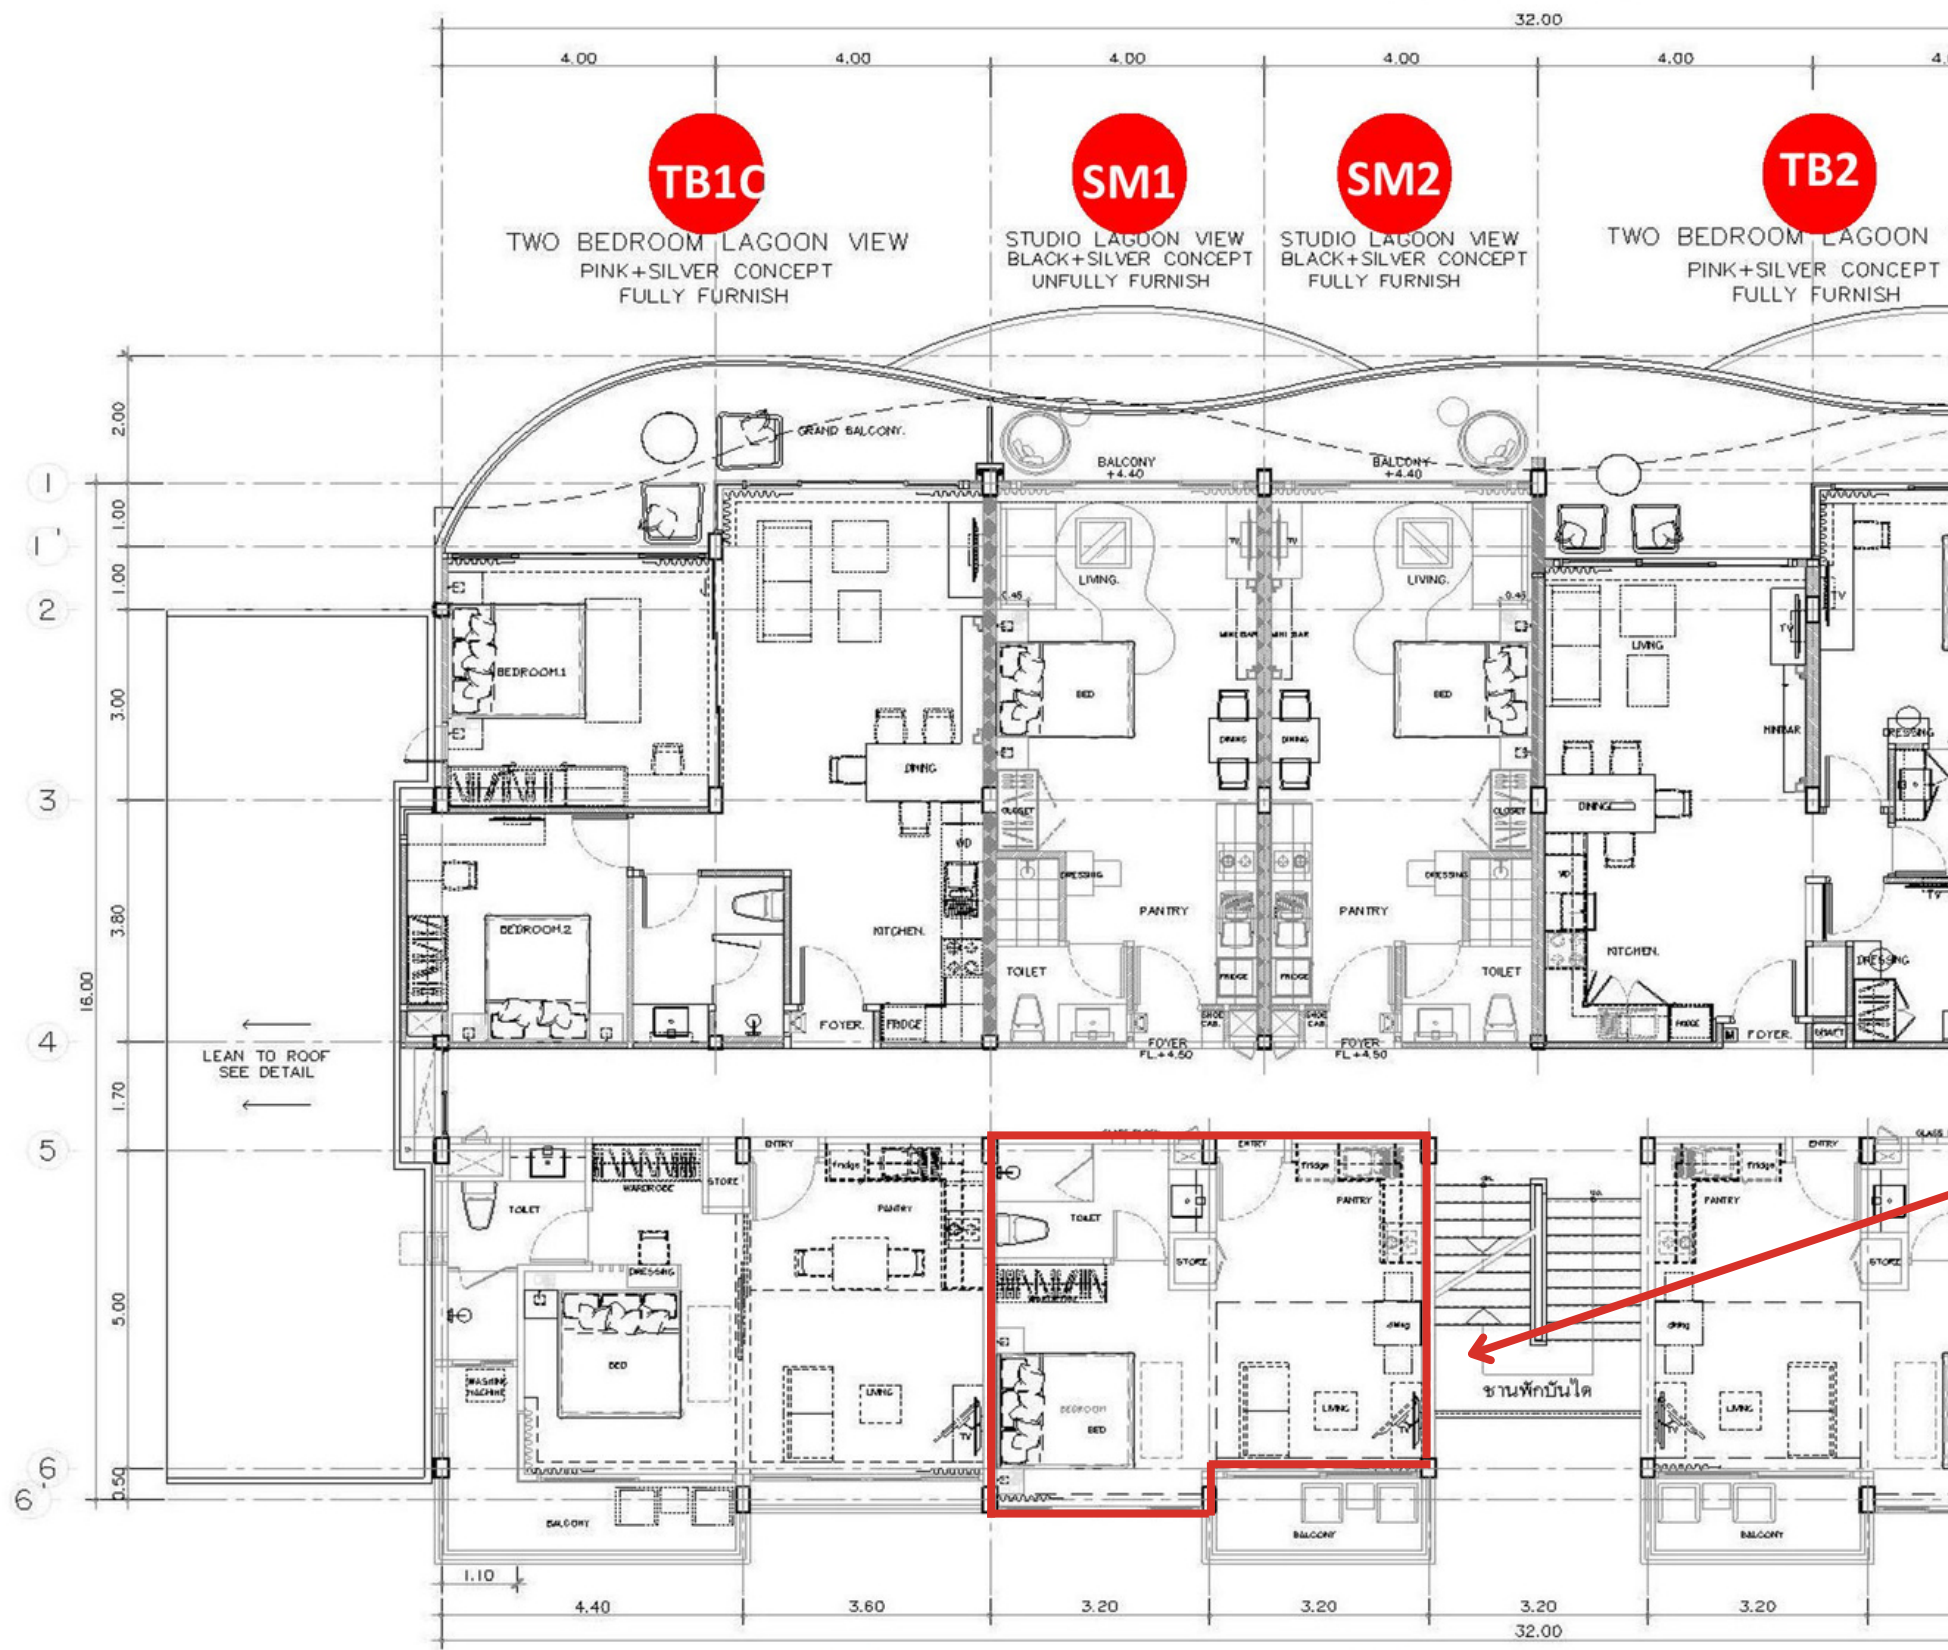

MARINA VIEW

TB1C
TWO BEDROOM LAGOON VIEW
PINK+SILVER CONCEPT
FULLY FURNISH

SM1
STUDIO LAGOON VIEW
BLACK+SILVER CONCEPT
UNFULLY FURNISH

SM2
STUDIO LAGOON VIEW
BLACK+SILVER CONCEPT
FULLY FURNISH

TB2
TWO BEDROOM LAGOON VIEW
PINK+SILVER CONCEPT
FULLY FURNISH

GS1
GRAND STUDIO
GREEN CONCEPT
FULLY FURNISH

S1
STUDIO MANGROVE VIEW
GREEN CONCEPT
FULLY FURNISH

STUDIO MANGROVE VIEW
GREEN CONCEPT
UNFULLY FURNISH

NATURAL MANGROVE VIEW