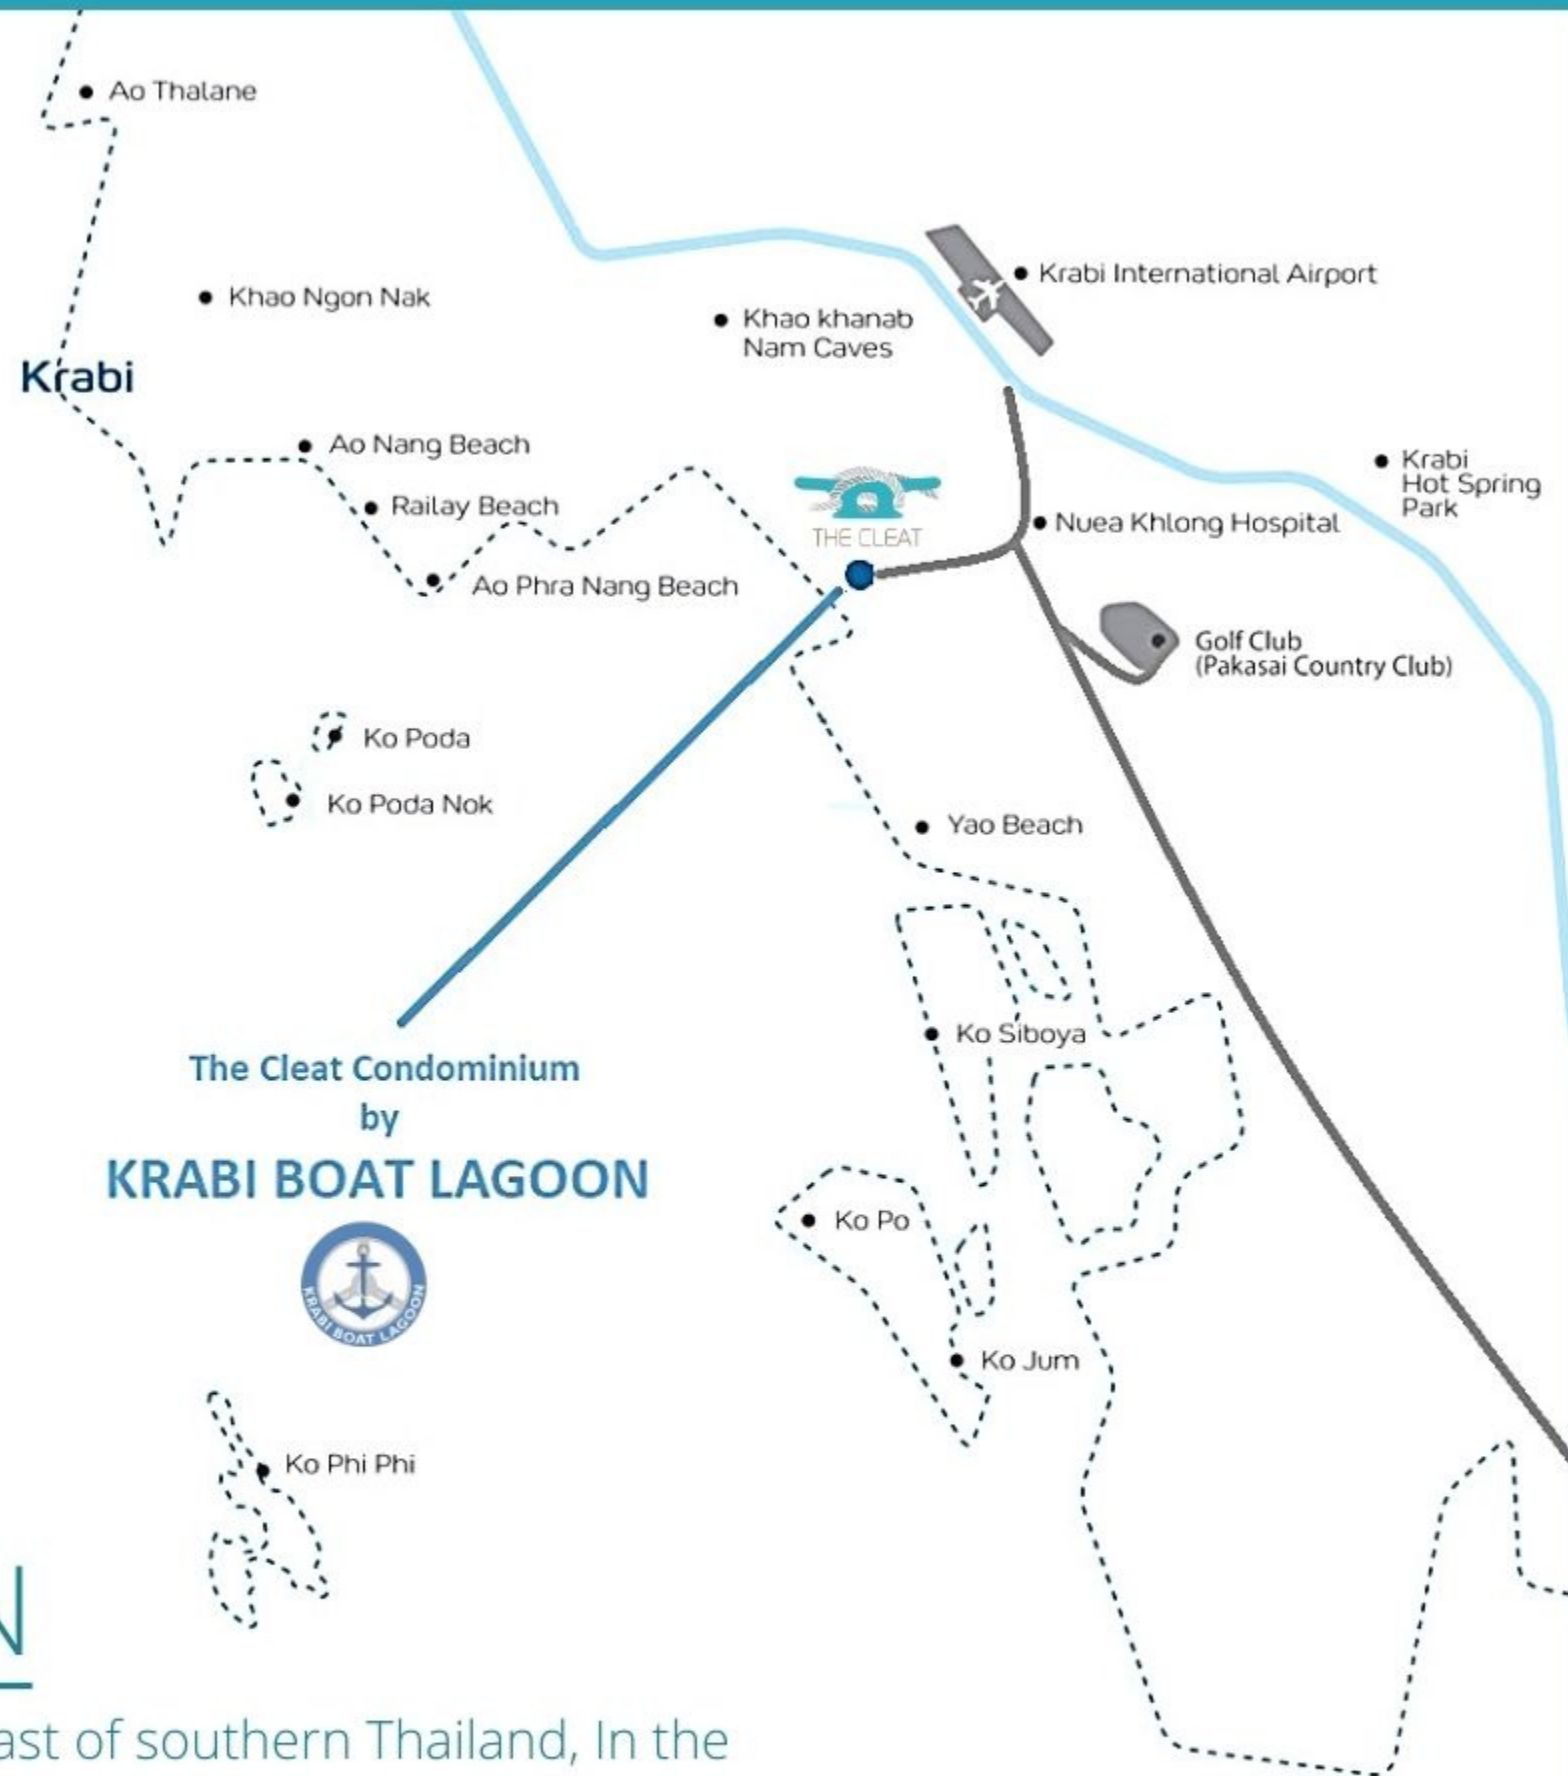

THE CLEAT

THE CLEAT

Condominium

*By Krabi Boat Lagoon*

Be Comfortable and Live in Luxury!

The Cleat Condominium is a residential development located within the Krabi Boat Lagoon Marina complex in Krabi, Thailand. It offers luxurious and modern living spaces that overlook the marina and the Andaman Sea.

Long Beach	5 Mins by Boat
Railay Beach	20 Mins by Speedboat
PP Island	45 Mins by Speedboat
Jum Island	25 Mins by Speedboat
Lanta Island	45 Mins by Speedboat
Poda and Chicken Island	20 Mins by Speedboat

## LOCATION

Located on the west coast of southern Thailand, In the heart of KRABI, Surrounding by nature, Just 15Mins drive from Krabi International Airport.

"Living in Nature with a Marina ambience"

Get the new experience in a unique and refreshing way at Krabi Boat Lagoon!

WWW.KRABI BOAT LAGOON.COM