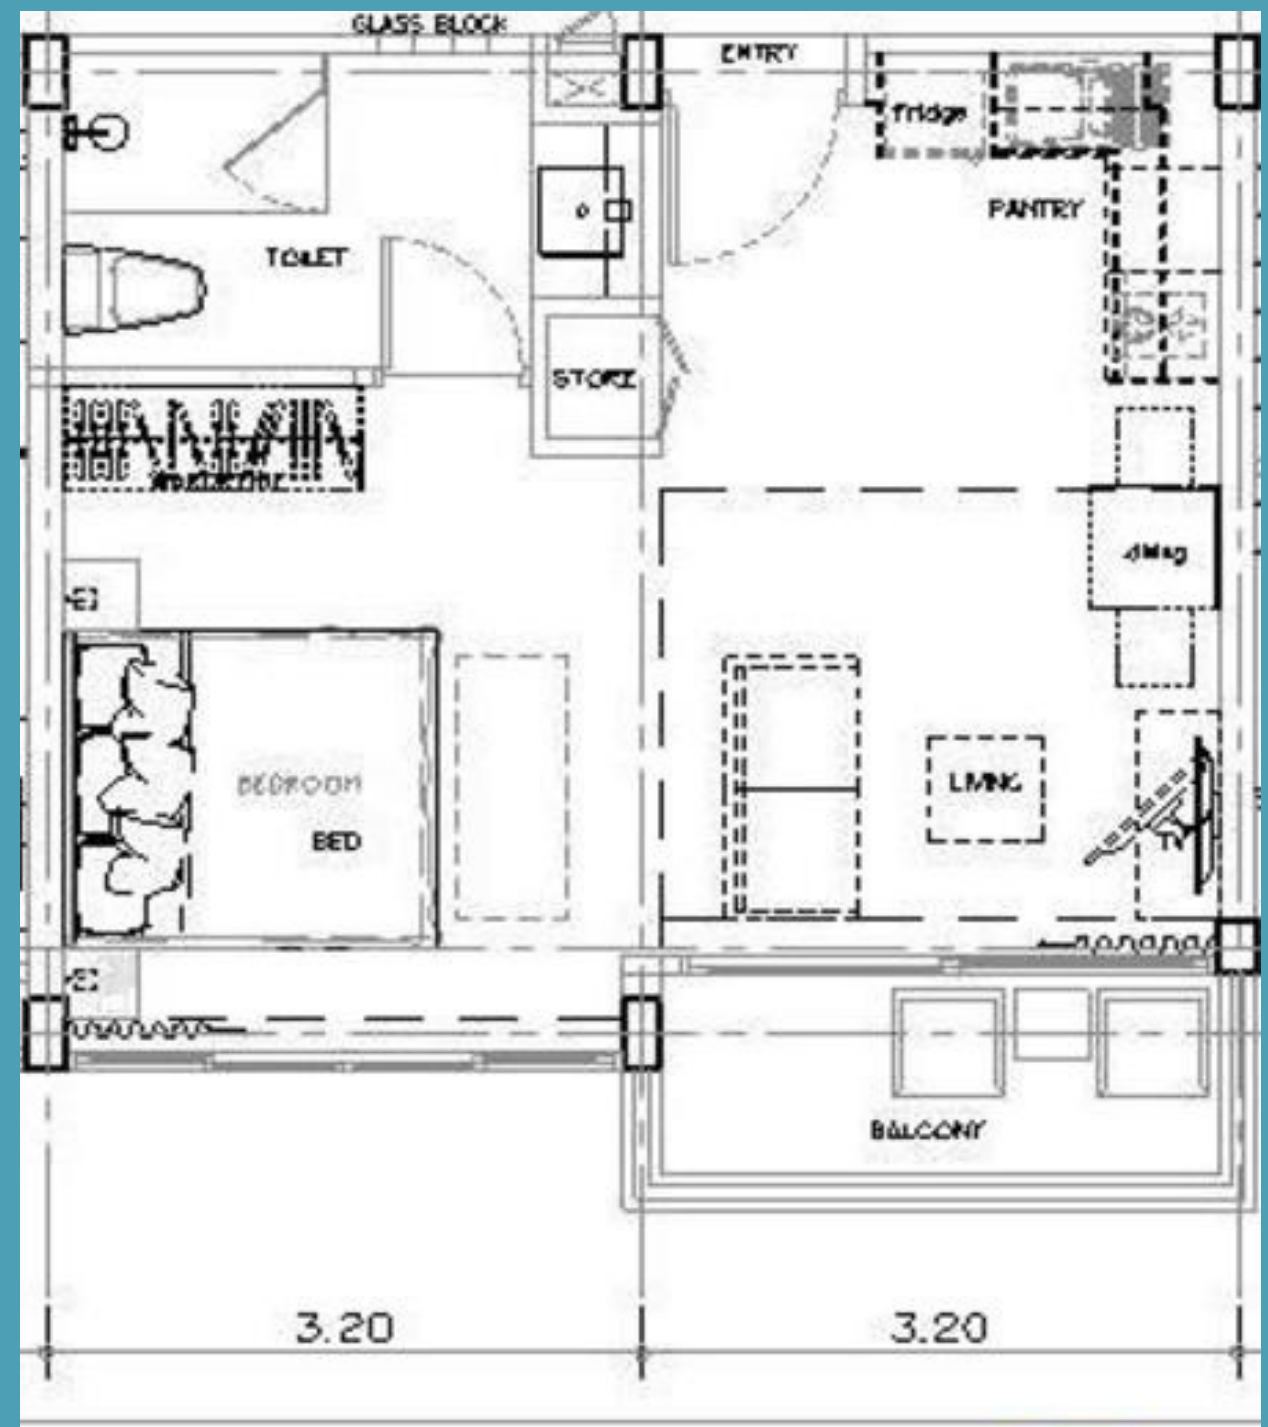

**SM2**  
STUDIO LAGOON VIEW  
BLACK+SILVER CONCEPT  
FULLY FURNISH

**TB2**  
TWO BEDROOM LAGOON VIEW  
PINK+SILVER CONCEPT  
FULLY FURNISH

**GS1**  
GRAND STUDIO  
GREEN CONCEPT  
FULLY FURNISH

**S1**  
STUDIO MANGROVE VIEW  
GREEN CONCEPT  
FULLY FURNISH

STUDIO MANGROVE VIEW  
GREEN CONCEPT  
UNFULLY FURNISH

NATURAL MANGROVE VIEW

**2nd FLOOR ROOM KEY PLAN**  
scale 1:125

STUDIO 1

**D1C** DUPLEX SUITE TYPE  
PINK+SILVER CONCEPT  
FULLY FURNISH

**D1** DUPLEX SUITE TYPE  
BLACK+SILVER CONCEPT  
UNFULLY FURNISH